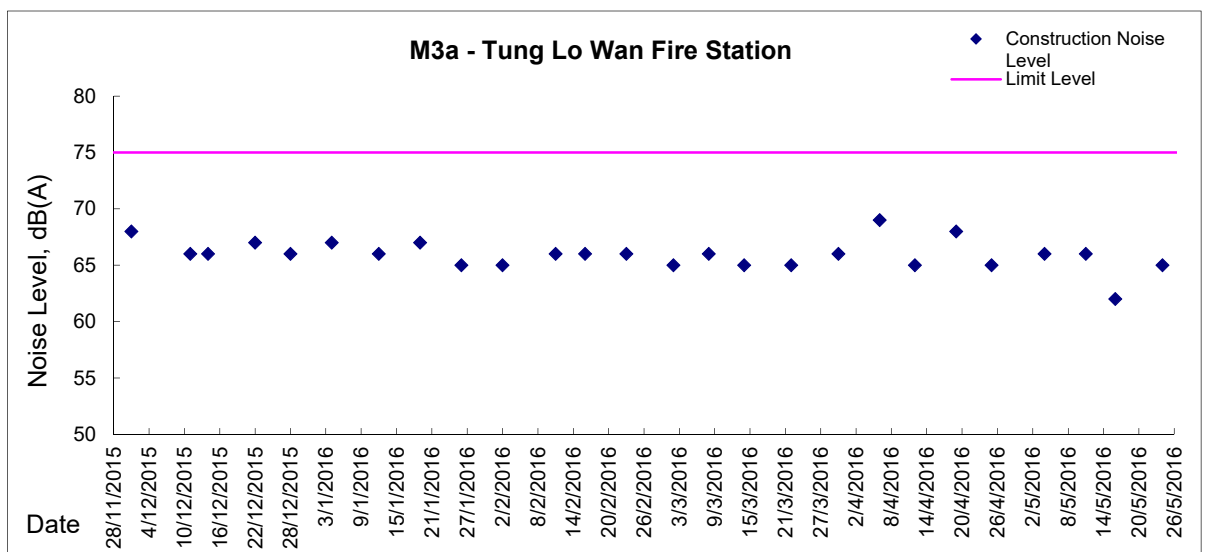

Graphic Presentation of Noise Monitoring Result

Day Time (0700 - 1900hrs on normal weekdays)

Graphic Presentation of Noise Monitoring Result

Day Time (0700 - 1900hrs on normal weekdays)