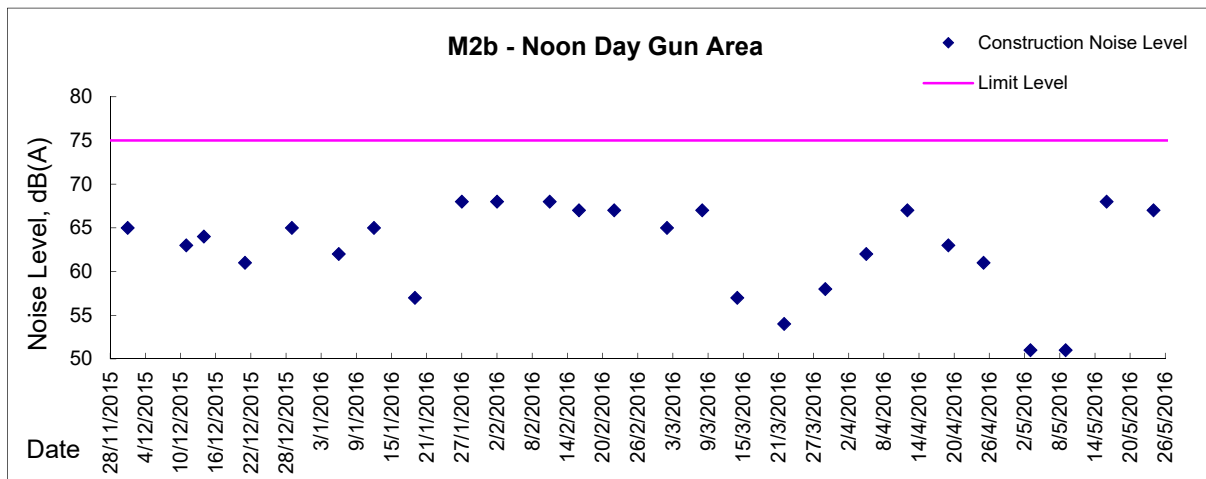

Graphic Presentation of Noise Monitoring Result

Day Time (0700 - 1900hrs on normal weekdays)

Graphic Presentation of Noise Monitoring Result

Day Time (0700 - 1900hrs on normal weekdays)