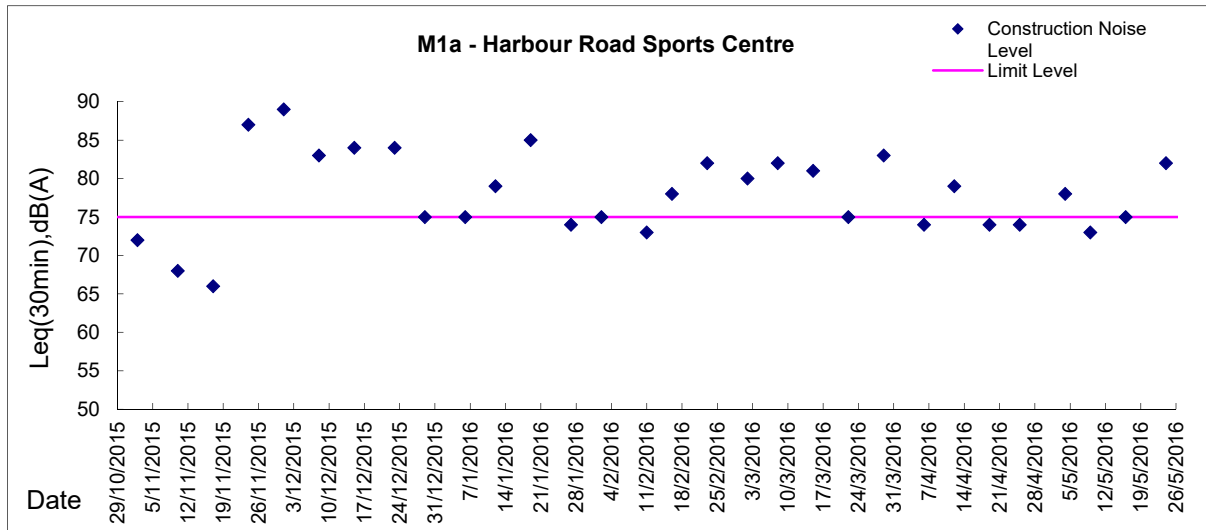

Graphic Presentation of Noise Monitoring Result

Day Time (0700 - 1900hrs on normal weekdays)

Graphic Presentation of Noise Monitoring Result

Day Time (0700 - 1900hrs on normal weekdays)